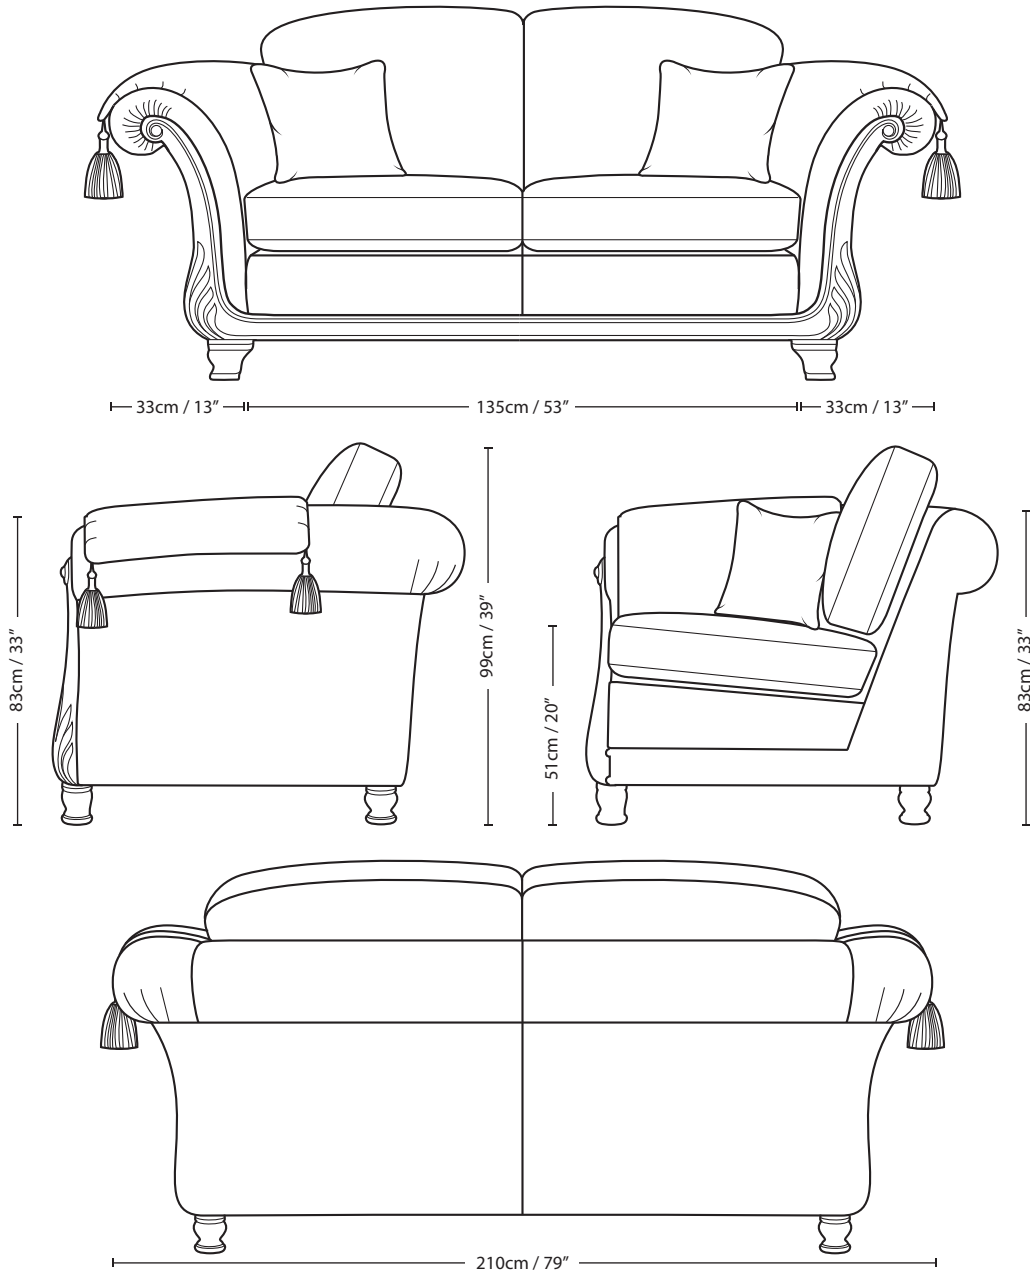

VICTORIA

2.5 SEATER ROLL BACK FORMAL CUSHION

Overall Height	Overall Width	Overall Depth	Arm Height	Back Height of Frame	Seat Height	Arm Width	Inside Width Arm to Arm	Seat Depth to Cushions	Seat Depth no Cushions
99cm / 39"	210cm / 79"	110cm / 43.5"	83cm / 33"	83cm / 33"	51cm / 20"	33cm / 13"	135cm / 53"	60cm / 24"	76cm / 30"

Seating sizes vary to a great extent and particularly wherever there are soft cushions involved, this is magnified with front of seat to back cushion depths, whilst formal back cushions will vary with age and plumping. It is essential to note that scatter back cushion depths will adjust from which point you measure, overtime and with plumping, the accurate measurement does not exist as it will resize each and every time you enjoy its comfort.